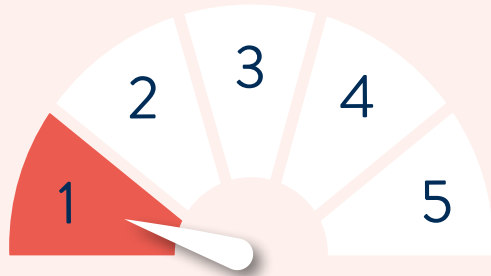

About Pianissimo

Cavalor Pianissimo is a sports muesli for nervous horses. Oat-free formula. With flaked cereals for easy digestion and prebiotics and probiotics to support optimal gut function, the foundation for natural resistance.

Cavalor Pianissimo is a level 1 feed for horses receiving recreational to light training or sensitive horses.

What makes Pianissimo unique?

For nervous horses

Feed for sensitive horses.

STRESS CONTROL

-

No oats

Oats are a cereal that can be used as an energy source in a muesli for competition horses. It quickly releases lots of energy. This is not needed for recreational horses, or for horses who do not need high energy levels.